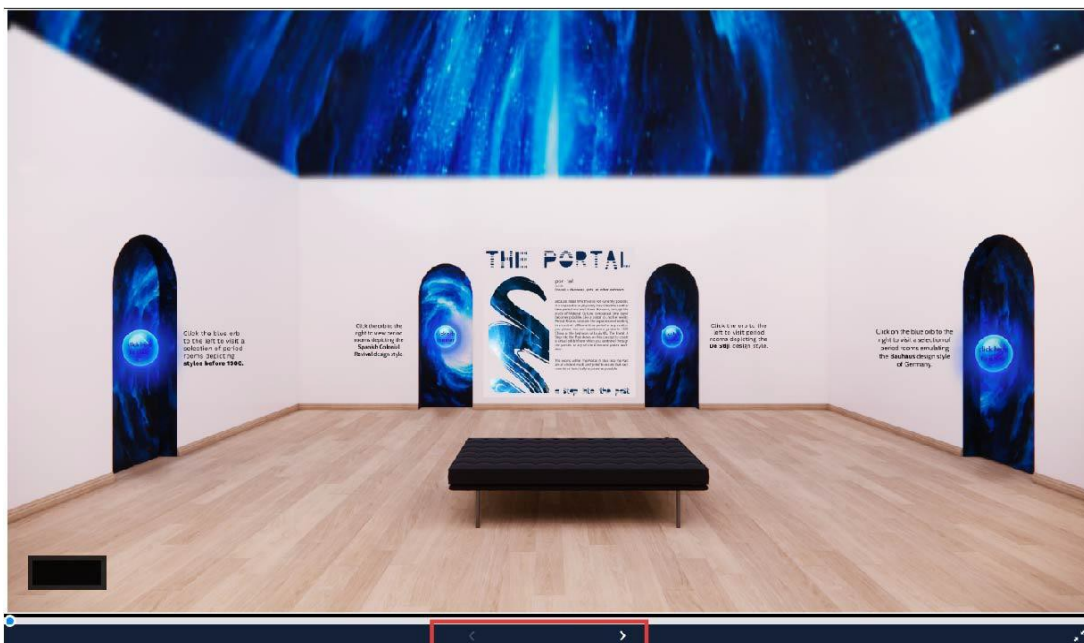

For the best interactive, immersive viewing experience, use a computer rather than a phone or tablet and view in full screen:

To navigate the exhibition in chronological order, use the left or right arrows at the bottom of the screen. (If these arrows disappear at any point, you can refresh the page and they will reappear.)

To navigate more freely, simply click on the areas you want to see/zoom in on (clicking on the floating blue orbs will take you directly in the rooms).

At any time, return to the main room by clicking the house icon on the right side of the screen (if you do not see this icon automatically, wave your mouse around the area at right and it will appear). The arrow icon directly below the house icon will take you back one step.