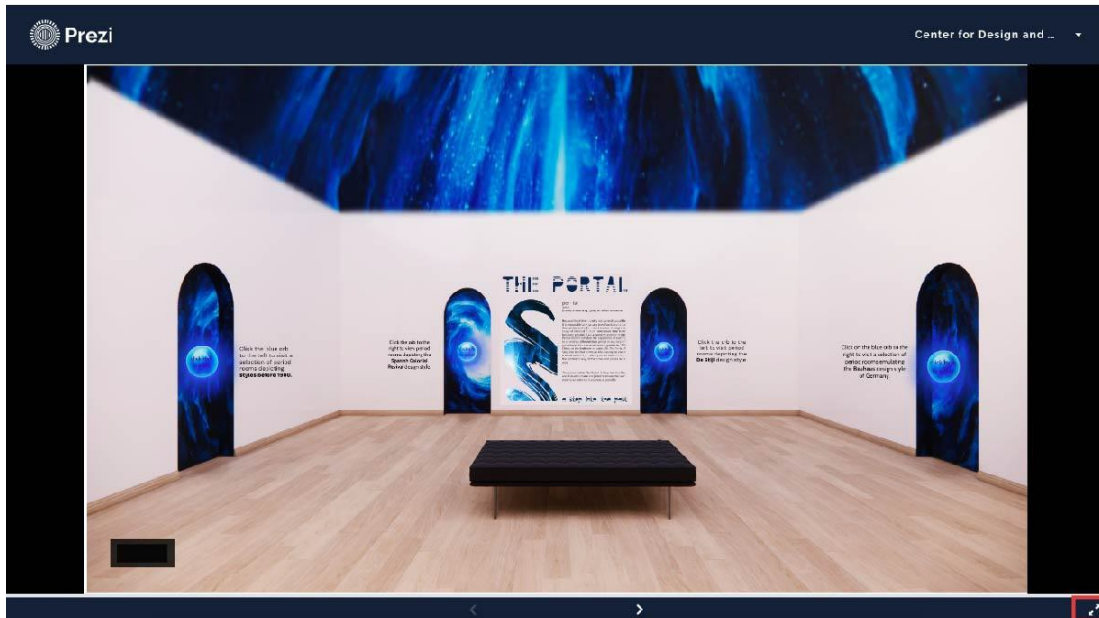

For the best interactive, immersive viewing experience, use a computer rather than a phone or tablet and view in full screen:

To navigate the exhibition in chronological order, use the left or right arrows at the bottom of the screen. (If these arrows disappear at any point, you can refresh the page and they will reappear.)

To navigate more freely, simply click on the areas you want to see/zoom in on (clicking on the floating blue orbs will take you directly in the rooms).

At any time, return to the main room by clicking the house icon on the right side of the screen (if you do not see this icon automatically, wave your mouse around the area at right and it will appear). The arrow icon directly below the house icon will take you back one step.